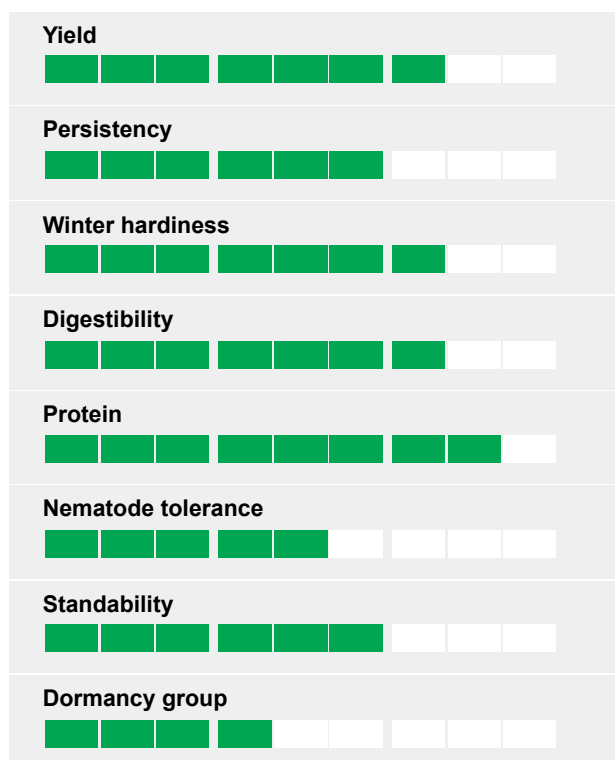

Alfalfa/Lucerne

A specialist for sub optimal conditions, but not only!

- Fast establishment
- High dry matter yield
- Wide geographic range adaption
- Persistent
- Dormancy group 4

Ratings

Description

Ludelis is a winter hardy Lucerne variety with dense, leafy appearance and fast, even establishment.

Good establishment and high yield

Ludelis showed strong and even establishment and a high yield in trials at a location with non optimal conditions for Lucerne (low pH, sandy soil). This appearance stayed for all three trial years and gave no room for weed invasion in german trails.

Good disease resistance

Ludelis is resistant to the most important Lucerne diseases like verticillium and other diseases.

Get some extra protein and upgrade your forage by using Ludelis in pure stand or in a mixture with grass.