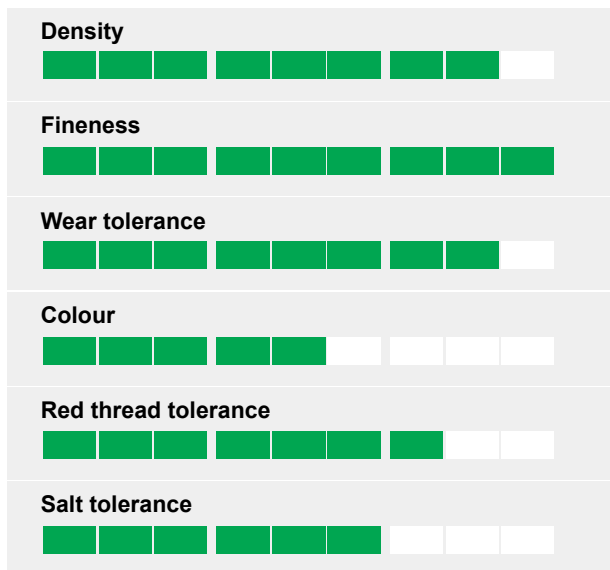

# ANGELINA

*Lolium perenne*

### Perennial ryegrass

Excellent recovery from wear and outstanding red thread tolerance

- Fast recovery after wear
- Excellent red thread tolerance
- High shoot density
- Slow regrowth for lawn use

## Ratings

### Red thread tolerance

ANGELINA shows excellent red thread tolerance in STRI Sport and Lawn trials. This enlarges use to lower input areas. With the fast recovery it is an obvious choice for golf tees and fairways.