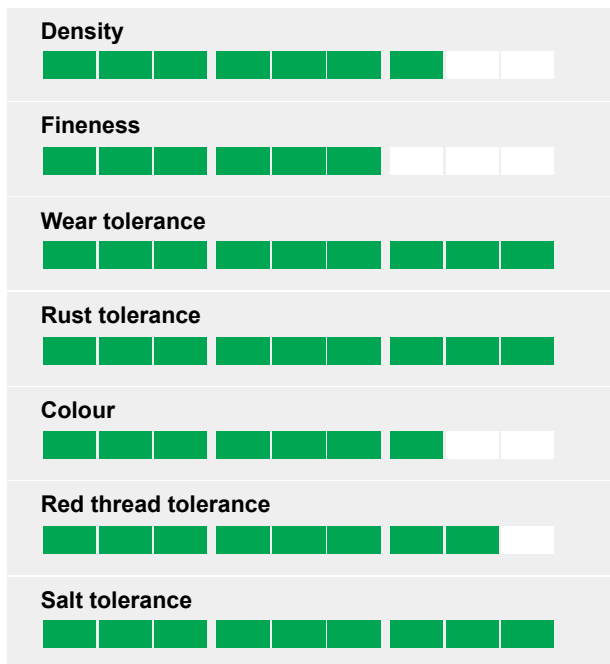

TETRAGAME

Lolium perenne

Perennial ryegrass

Tetraploid with very good disease tolerance !

- High wear tolerance
- Very high tolerance to Drechslera leaf spot
- Very high tolerance to rust and red thread
- Good tolerance to Microdochium patch

Ratings

Overall high disease tolerance

Our range of tetraploid perennial ryegrass varieties are known for high and large disease tolerance. TETRAGAME is no exception, with excellent resistance to red thread disease, Microdochium patch, Drechslera leaf spot and rusts.

Leaf colour, fineness and density

TETRAGAME has a nice medium-dark green appearance. With density and fineness comparable to the average of diploids, it is an excellent choice in mixtures for sport fields where the resilient plants will contribute to the overall strength of the turf.

Mixtures

TETRAGAME is also a good choice for tall fescue dominated mixtures as it competes less than diploids during the crucial months of establishment.