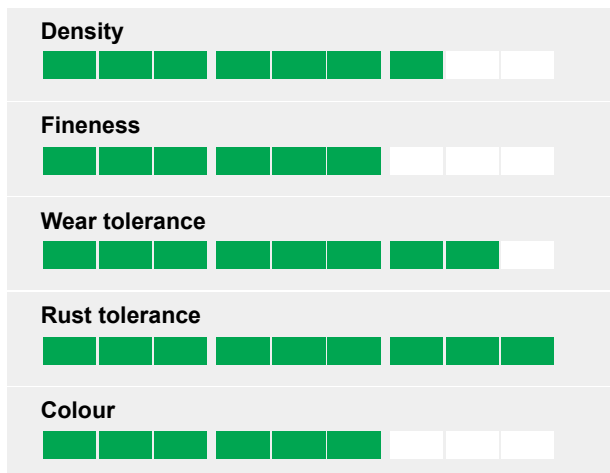

GrassLopata

Perennial ryegrass

Improved stress tolerance

- The built-in anti-stress characterising the 4turf® family
- Excellent resistance to main diseases
- Secures superior performance
- Excellent mixing partner for sport & repair

Ratings

Masterline

A handful of outstanding perennial ryegrasses

TetraStar is a recent member of the unique family of 4turf® varieties. The promising results and positive feedback from the existing 4turf® varieties allows us to set high expectations for TetraStar that shows even denser and finer leaves without compromising stress tolerance.

Variety	Sport Index	Lawn Index	Visual merit	Colour	Red Thread	Fusarium Patch	Fusarium Blight	Drechslera Leaf Spot	Rust Tolerance
TetraStar	7,1	7,0	6,9	7,0	7,8	8,2	6,6	7,7	8,6
Average catalogue	7,0	6,9	6,6	6,0	7,4	7,0	6,2	7,1	7,3