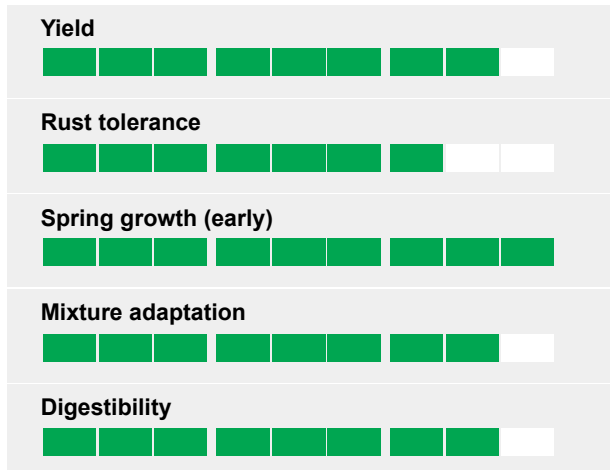

GrassLopata

Perennial ryegrass

High yield in conservation and simulated grazing, early spring growth

- Galvanised! Excellent rust tolerance
- Season long growth
- Very low aftermath heading
- Higher summer yields

Ratings

New variety on the 2016 Irish Recommended List

High Annual Yields

Kerry has excellent yield levels for both conservation and grazing.

Season Long Production

Superb spring and autumn growth. Kerry starts growing early in the spring, produces well over the summer and this continues into the autumn delivering season long production.

Forage Quality

Not only does Kerry produce high levels of production the forage has excellent quality both for digestibility but also sugars.