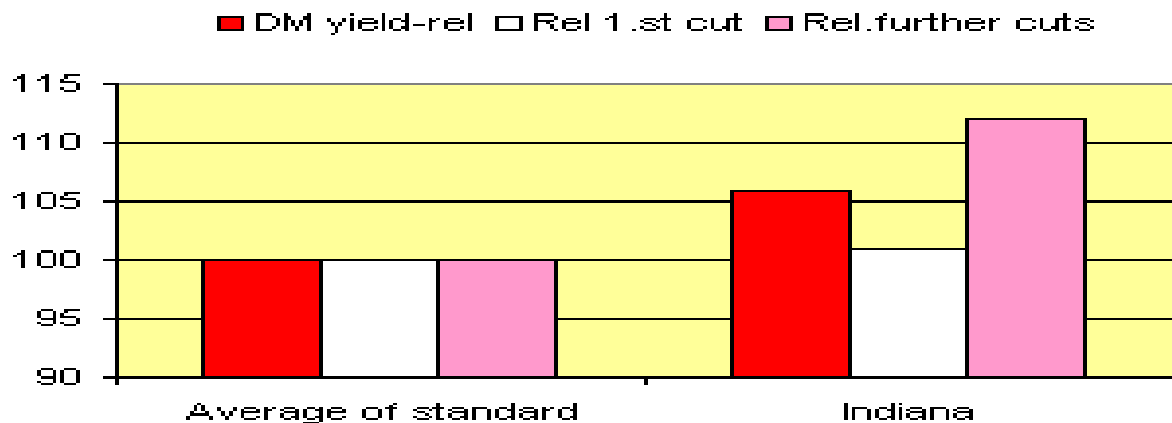

Stronga yield:

Source: WP BSA *=Bardona, Citadel, Fennema, Gladio.