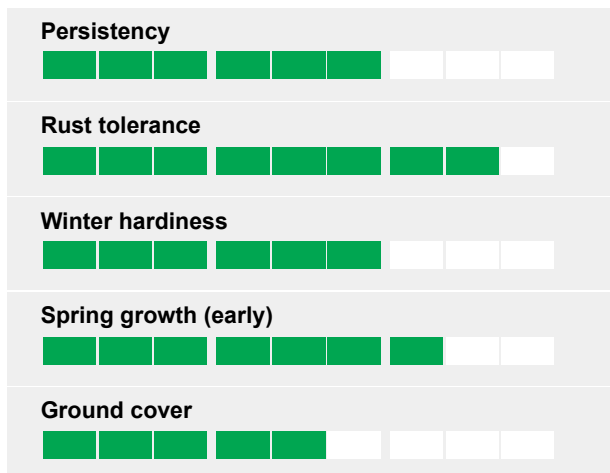

INDIANA

Lolium perenne

GrassLopata

Perennial ryegrass

Healthy and High Yield Potential!

- Early to intermediate heading
- Very rust resistant
- Equal, even yield distribution
- Very good performance

Ratings

Vigorous as no other Variety

The rust resistance is outstanding. When other varieties suffer from rust attacks, INDIANA still looks healthy in french trials. This is also proved by very good scores in official trials in Germany.

Yield Guarantor

INDIANA starts early in the spring with a high green mass production and keeps this potential over the whole growing season - a DM – yield of rel. 112 is recorded. Further cuts are also high. This means INDIANA reaches yields far above standards.