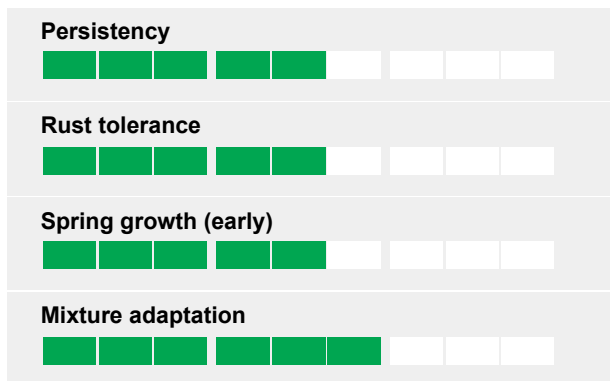

 GrassLopata

Italian ryegrass

Well Proved and Well Known

- Growth starts very early in spring
- Good standing ability
- Good disease resistance
- Good winterhardiness

Ratings

Earliness

SIKEM has a medium heading date, however, growth starts very early in spring and maximizes the opportunity for a high forage quality from the first cut.

Good Standing Ability

SIKEM has a good standing ability thus minimizing the soil contamination by harvest, hereby offering a higher value in terms of feeding.

Good Disease Resistance

SIKEM has proven to have a good resistance to common diseases of ryegrasses like mildew and Rhynchosporium. A healthy crop leads to an increased palatability of the grass.