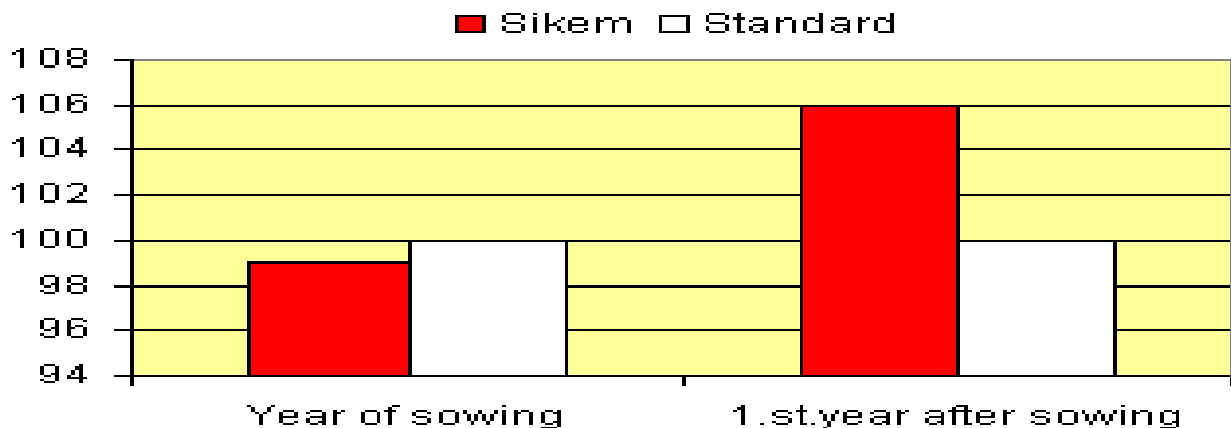

Rel. field of drvmatter

Source: Official trials in Denmark.