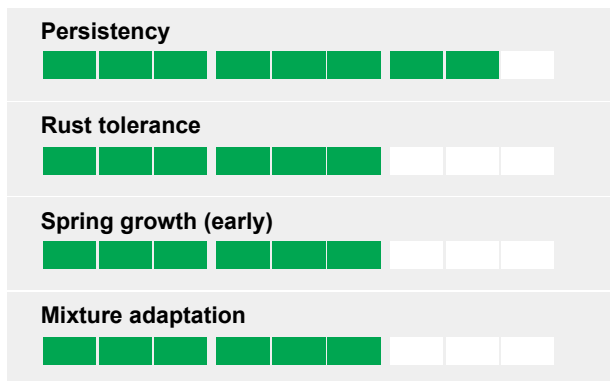

PROMPT

Lolium westerwoldicum

Westerwold/annual ryegrass

Very high yielding variety with good persistency and resistances

- Very high yielding
- Very good disease tolerance
- Good persistency
- Ideal for cutting: Silage or hay

Ratings

Dry matter yield

The total yield of dry matter is high, right from the first cut.

Lodging resistance

The high lodging tolerance avoids losing yield and makes harvest much easier. The forage quality (feeding quality) is also preserved.

Several cuts possible

The persistency is high for an annual ryegrass and if necessary the field can be cut several times.

Excellent rust tolerance

Preserve forage quality and yield due to a high rust tolerance.