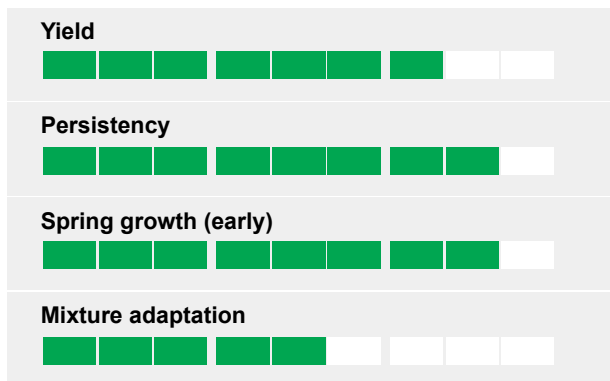

LOGICS

Lolium westerwoldicum

Westerwold/annual ryegrass

It may sound contradictory but Logics is a persistent Westerwold variety

- "Italian - Annual" type
- Number one in competitive strength
- Top persistency
- High summer yield

Ratings

Yield is most important

Top summer performance with a high total dry matter yield is what annual ryegrass stands for and this is logically provided by LOGICS.

Outstanding performance

A variety has to show improvement to be recommended in the Swiss trials and LOGICS demonstrated excellent early vigour and an exceptional competitive strength.