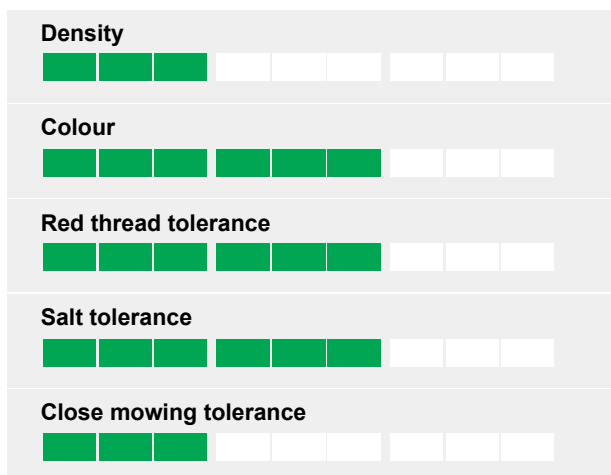

CASANOVA

Festuca commutata

Chewings fescue

A Gentleman to the lawn

- Very dense
- Slow regrowth
- Good disease resistance
- Nice appearance during winter

Ratings

Casanova

It is a lawn type variety with very good quality especially for all-purpose lawns.

Dense turf

Casanova creates a very dense turf with a nice and stable middle green appearance all over the year. There is not much difference between the winter and the summer appearance of Casanova. It has quite a good disease resistance against the major lawn diseases.

Low growth

Interesting is, that Casanova shows very limited secondary growth after cutting means it helps to lower the cutting frequency.

Quality of Casanova

Source: BSA