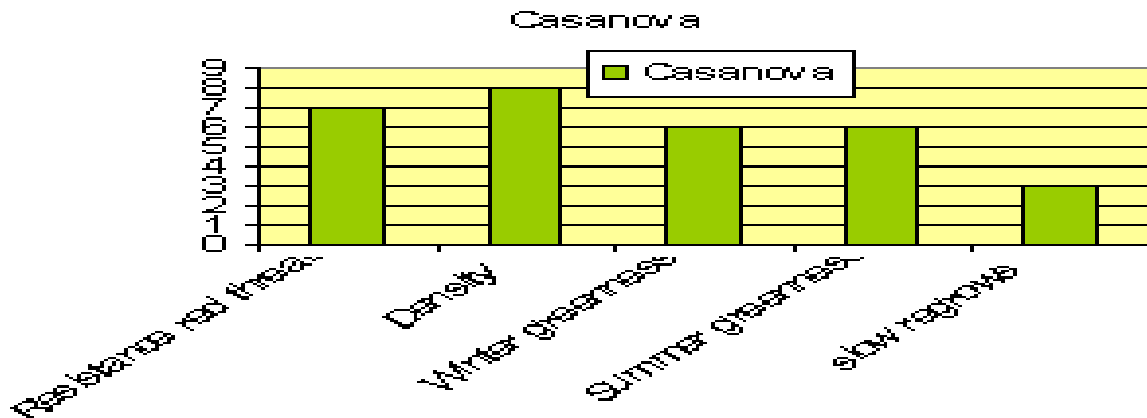

CASANOVA

Festuca commutata

Chewings fescue

A Gentleman to the lawn

- Very dense
- Slow regrowth
- Good disease resistance
- Nice appearance during winter

Ratings

Casanova

It is a lawn type variety with very good quality especially for all-purpose lawns.

Dense turf

Casanova creates a very dense turf with a nice and stable middle green appearance all over the year. There is not much difference between the winter and the summer appearance of Casanova. It has quite a good disease resistance against the major lawn diseases.

Low growth

Interesting is, that Casanova shows very limited secondary growth after cutting means it helps to lower the cutting frequency.

Quality of Casanova

Source: BSA