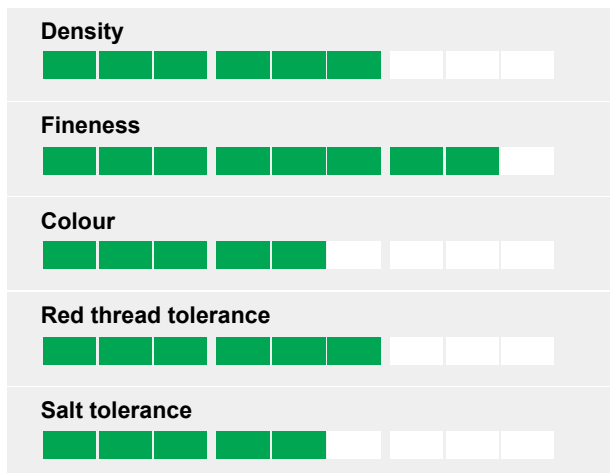

MYSTIC

Festuca rubra rubra

Strong creeping red fescue
Nothing Mystic About the Quality

- High persistency
- Very high shoot density
- High resistance to rust
- High resistance to fusarium

Ratings

High Shoot Density

Strong creeping red fescue has normally not the highest shoot density, but Mystic is breaking this rule as it has got a density far above what was used to be known for this type of red fescue.

The Very Best Disease Resistance

Result = Topscoring in rating for general impression on the French list!

MYSTIC - Top of the table!

Bulletin Gazon 2012 (GEVES, France). Scores 1-9, 9 = best.

	Wear	Density	Persistency	Fineness	Rust tolerance	Winter aspect	Leaf spot resistance	Installation
Average catalogue	3,4	7,6	7,9	7,9	7,7	6,3	7,3	7,2
Mystic	3,5	7,7	8	8,1	8	6,6	7,5	7,4