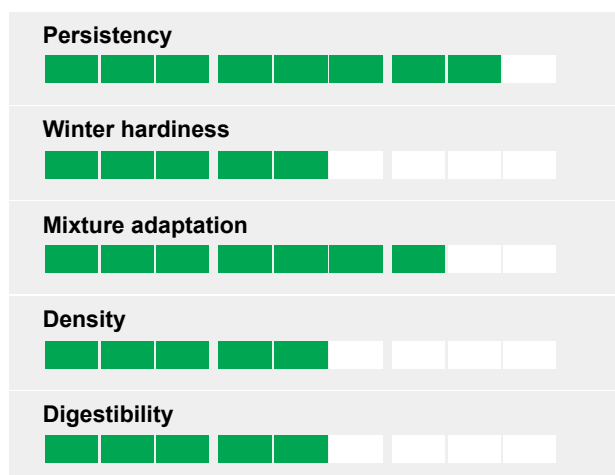

EMERAUDE

Festuca arundinacea

Tall fescue

Green Precious Grass...

- Intermediate heading date
- Palatable and healthy year-round
- Highly persistent
- Fine tolerance to spring frost

Ratings

Performance in Spring

EMERAUDE starts growing early in the spring and supports cold periods after growth start.

Heat and Drought Tolerant

The high yields obtained in the spring is followed by a good growth through summer and autumn with much higher potential than ryegrasses due to heat and drought tolerance – a good reason to consider EMERAUDE as a mixture partner.

Resistant to Rust and Palatable

EMERAUDE fights well against the principal threat – crown rust – and remains green preserving yield potential and palatability. EMERAUDE has shown fine palatability in grazing trials.

Characteristics

Source: Off. French Trials - Geves (France)

	Emeraude	Barcel
Rust	5,8	4,7
Cold	6,4	5,6
Softness of leaves	6,1	7,1
Palatability	4,7	4,5

Characteristics

Source: Off. French Trials - Geves (France)