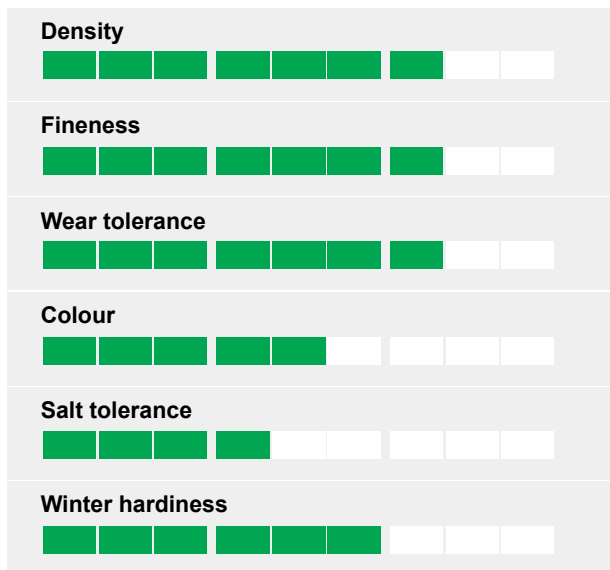

# ANISHA

*Poa pratensis*

### Ratings

### Good wear tolerance

RSM ranking (Germany); Scale 1-9, 9 = best

Variety	Lawn	Wear	Land-scape
Anisha	7	7	5

### Very fine leaves

BSA ranking (Germany); Scale 1-9, 9=best

Variety	Fineness of leaf	Density
BSA List	2 to 6	5 to 9
Anisha	6	8