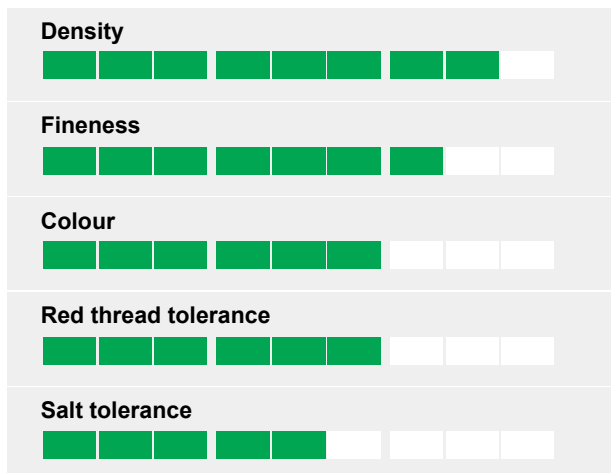

GrassLopata

Browntop bent

Good looking, healthy and drought resistant

- Drought tolerant
- Excellent summer appearance
- Good behaviour under low maintenance
- Strong seedling vigour

Ratings

Appearance

GREENTIME is always good looking on greens, tees and fairways. In the UK, close mowing green trials it is good in winter greenness and outstanding in summer greenness. In the US NTEP fairway/tee trials, GREENTIME was the top variety in the Nort Central Region, and one of the top varieties in the north-east and Transition areas.

Seedling vigour

under low maintenance conditions is excellent. The leaf texture was the finest of the Browntop varieties tested in the US. Spring density and percent living ground cover in spring were highest of all varieties. Mowing quality is top: the uniformity and cleanness of cut (no steminess) was again the best of all tested varieties.

Drought resistant

In 2005 and 2006 UK field trials GREENTIME showed excellent performance on drought resistance. It outcompeted all other 18 browntop bent entries in the test.

GREENTIME compared to average of all 18 UK entries

■ Greentime □ Avg 18 varieties

Source: UK, 2005-2006 trial results