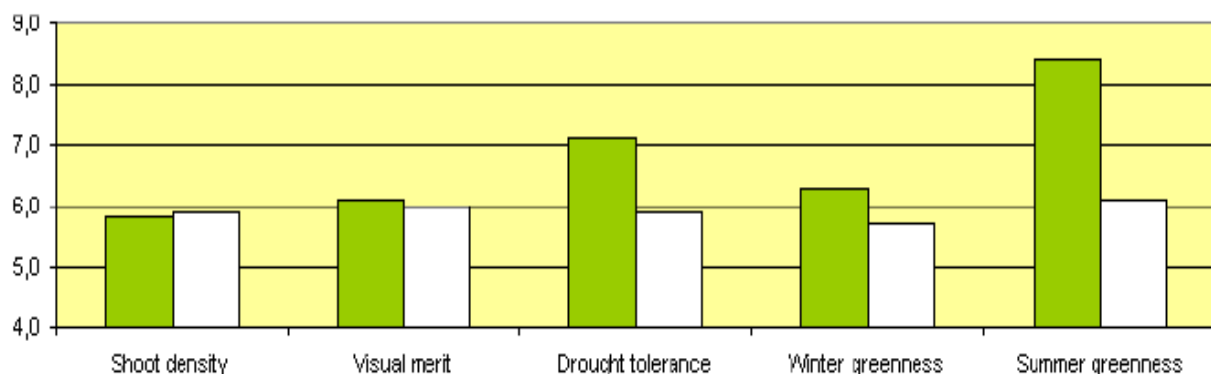

GrassLopata

Browntop bent

Good looking, healthy and drought resistant

- Drought tolerant
- Excellent summer appearance
- Good behaviour under low maintenance
- Strong seedling vigour

Ratings

Appearance

GREENTIME is always good looking on greens, tees and fairways. In the UK, close mowing green trials it is good in winter greenness and outstanding in summer greenness. In the US NTEP fairway/tee trials, GREENTIME was the top variety in the Nort Central Region, and one of the top varieties in the north-east and Transition areas.

Seedling vigour

under low maintenance conditions is excellent. The leaf texture was the finest of the Browntop varieties tested in the US. Spring density and percent living ground cover in spring were highest of all varieties. Mowing quality is top: the uniformity and cleanness of cut (no steminess) was again the best of all tested varieties.

Drought resistant

In 2005 and 2006 UK field trials GREENTIME showed excellent performance on drought resistance. It outcompeted all other 18 browntop bent entries in the test.

GREENTIME compared to average of all 18 UK entries

■ Greentime □ Avg 18 varieties

Source: UK, 2005-2006 trial results