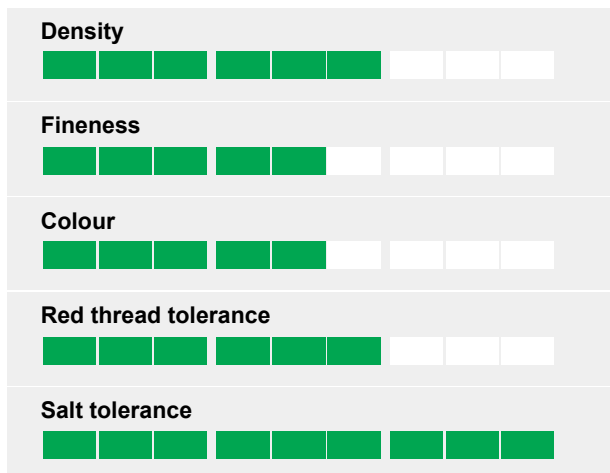

KROMI

Agrostis stolonifera

Creeping bent

KROMI - Suitable for use on Golf Greens or in Luxury Lawns

- Good drought tolerance
- Very good winterhardiness
- Low and slow growing
- Good general disease tolerance

Ratings

Dual Purpose

KROMI is suitable for use on golf greens or in luxury lawns because of its dense growth pattern and tolerance to close mowing.

Hard Winter Tolerant

KROMI has been selected in Denmark thereby proving its very good winter hardiness, which is built in the variety.

Also for dryer areas

As winter hardiness is very often correlated with drought resistance, KROMI can also be recommended for more dry areas when used in mixtures for lawn purposes without irrigation.

Results from official trials in Denmark