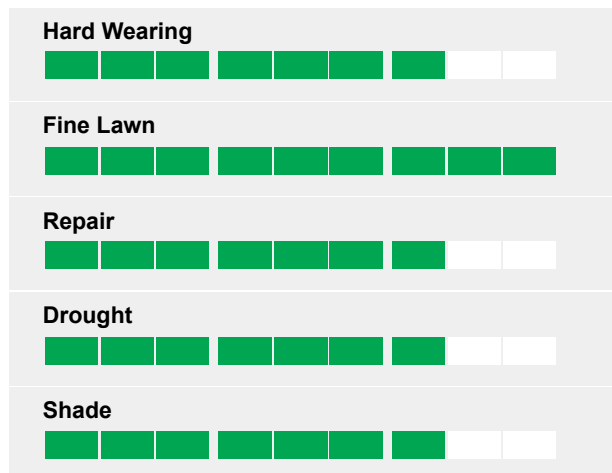

## Turflin

### ORNAMENTAL

Dense, soft, low growing lawn grass

- Grows well in sun as well as shade
- Wear tolerant
- Fast recovery
- 2 climate-specific varieties

### Ratings