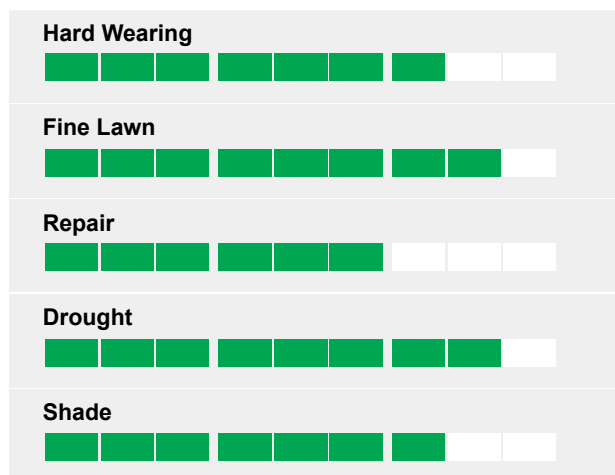

## SUNSHINE

Lawn grass for sunny areas

- Very drought tolerant
- Dense and compact growth
- Grows well in sun and shade
- Nice and green even in dry months

### Ratings

### Lawn grass for sunny areas

Sunshine has very high drought tolerance combined with a dense and compact growth. It grows well in both sun and shade and has good recovery after wear and damage. Sunshine keeps a nice green colour even in dry periods. Composition with drought tolerant grass.