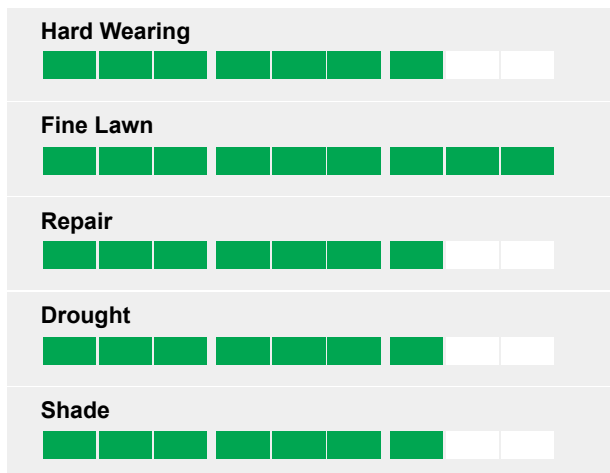

 GrassLopata

MINI

Lawn with low and slow growth

- Less mowing
- More time for pleasure
- Low maintenance
- Shade tolerant

Ratings

Lawn with low and slow growth

Mini is a mixture of grasses selected for low and slow growth. This results in up to 30% less clippings and replaces mowing with leisure time. The mixture provides a dark, dense and fine-leaved lawn.

TURFLINE®

TurflinE Mini

Cold & Temperate

Mixture Composition	
Strong creeping red fescue	30 %
Hard fescue	20 %
Chewings fescue	20 %
Perennial ryegrass	20 %
Smooth stalked meadow grass	10 %