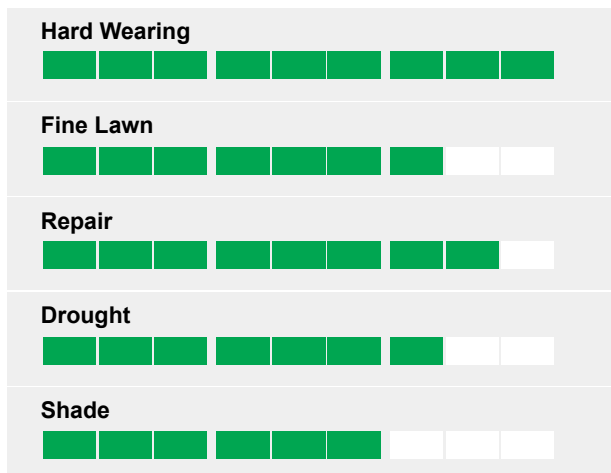

GrassLopata

TRIUMPH

Professional football pitch for your home-lawn. Hard wearing and suited for repair.

- Hard-wearing
- Suitable for repair
- Fast establishment
- Professional turf at home!

Ratings

Turflin® Triumph contains lawn grass seed as used on the football stadiums across in Europe.

An important part is the Quick Action® technology in the perennial ryegrass which is enhanced perennial ryegrass with fast and strong establishment at soil temperatures as low as 3°C.

Turflin® Triumph establishes faster than lawn grass mixtures without Quick Action®, is resilient and optimal for areas a lot of traffic, is very dense and it recovers fast after damages from wear or traffic.